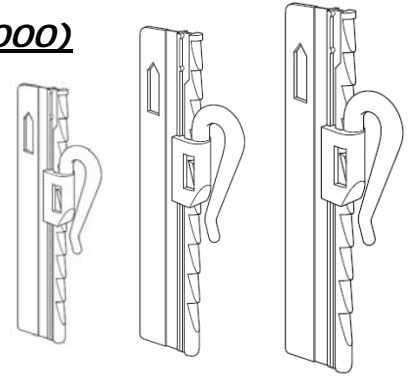

CONFLEX™

2007/2008

CONFLEX ADJUSTABLE SEW IN HOOKS (BOX – 5000)

CONFLEX 55mm
CONFLEX 75mm
CONFLEX 95mm

Delivery ex works Wrexham

The Conflex adjustable sew in hook has become the most popular way to hang curtains today. This hook is adjustable in steps of 5mm and the hook can be detached from the runner and be re-attached with ease,

- High pulling power (tested by TNO) 
- Synthetic material (no stretch whitening)
- UV-resistant
- Wash proof (up to 40 degrees Celsius)
- Adjustable in steps of 5 mm

Product information :

The innovative adjustable sew-in-hook is available in 3 sizes: 55mm, 75 mm and 95 mm. Available on a spender strip of 100 pieces. Packed per 5.000 pieces in a box (20 boxes per pallet).